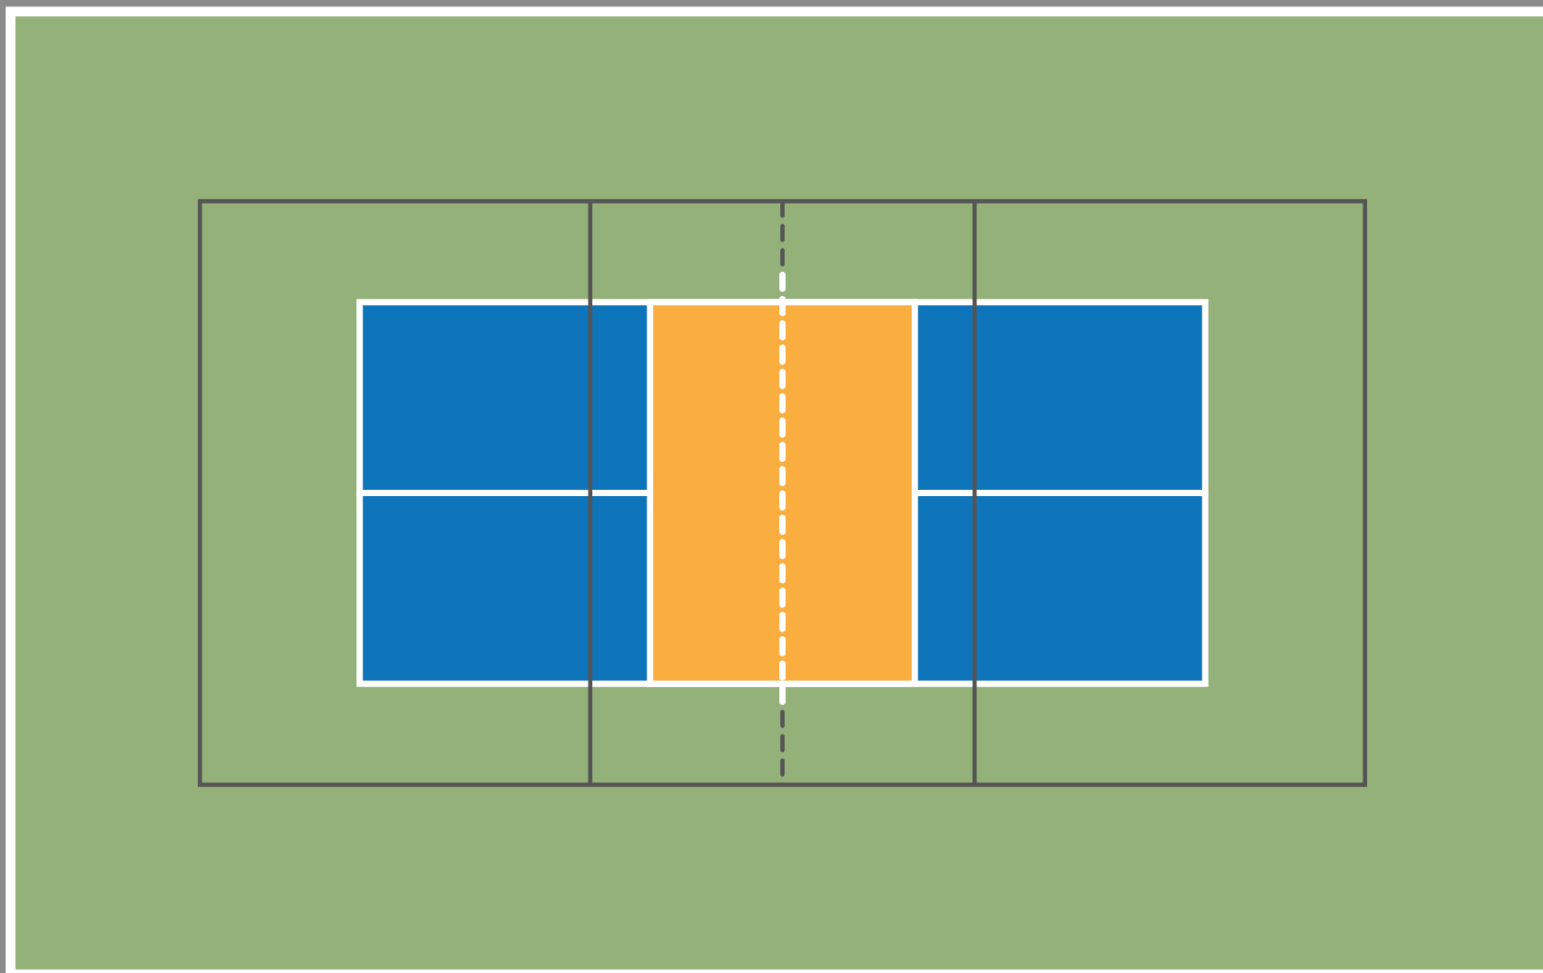

PICKLEBALL COURT DIMENSIONS

A VISUAL GUIDE WITH COURT COMPARISONS

fuel your **DINK** addiction

PICKLEBALL COURT DIMENSIONS

PLAY AREA 30 X 60 ft (min. recommended)

TENNIS COURT CONVERTED TO PICKLEBALL COURTS

Total Play Area = 60 x 120 ft

VOLLEYBALL COURT CONVERTED TO PICKLEBALL COURTS

Total Play Area = 50 x 80 ft

BASKETBALL COURT CONVERTED TO PICKLEBALL COURTS

Total Play Area = 62 x 96 ft.

PickleballFix.com

fuel your **DINK** addiction

INDOOR SOCCER (FUTSAL) COURT CONVERTED TO PICKLEBALL COURTS

Total Play Area = 81 x 147 ft.

ICE HOCKEY RINK CONVERTED TO PICKLEBALL COURTS

Total Play Area = 85 x 200 ft.