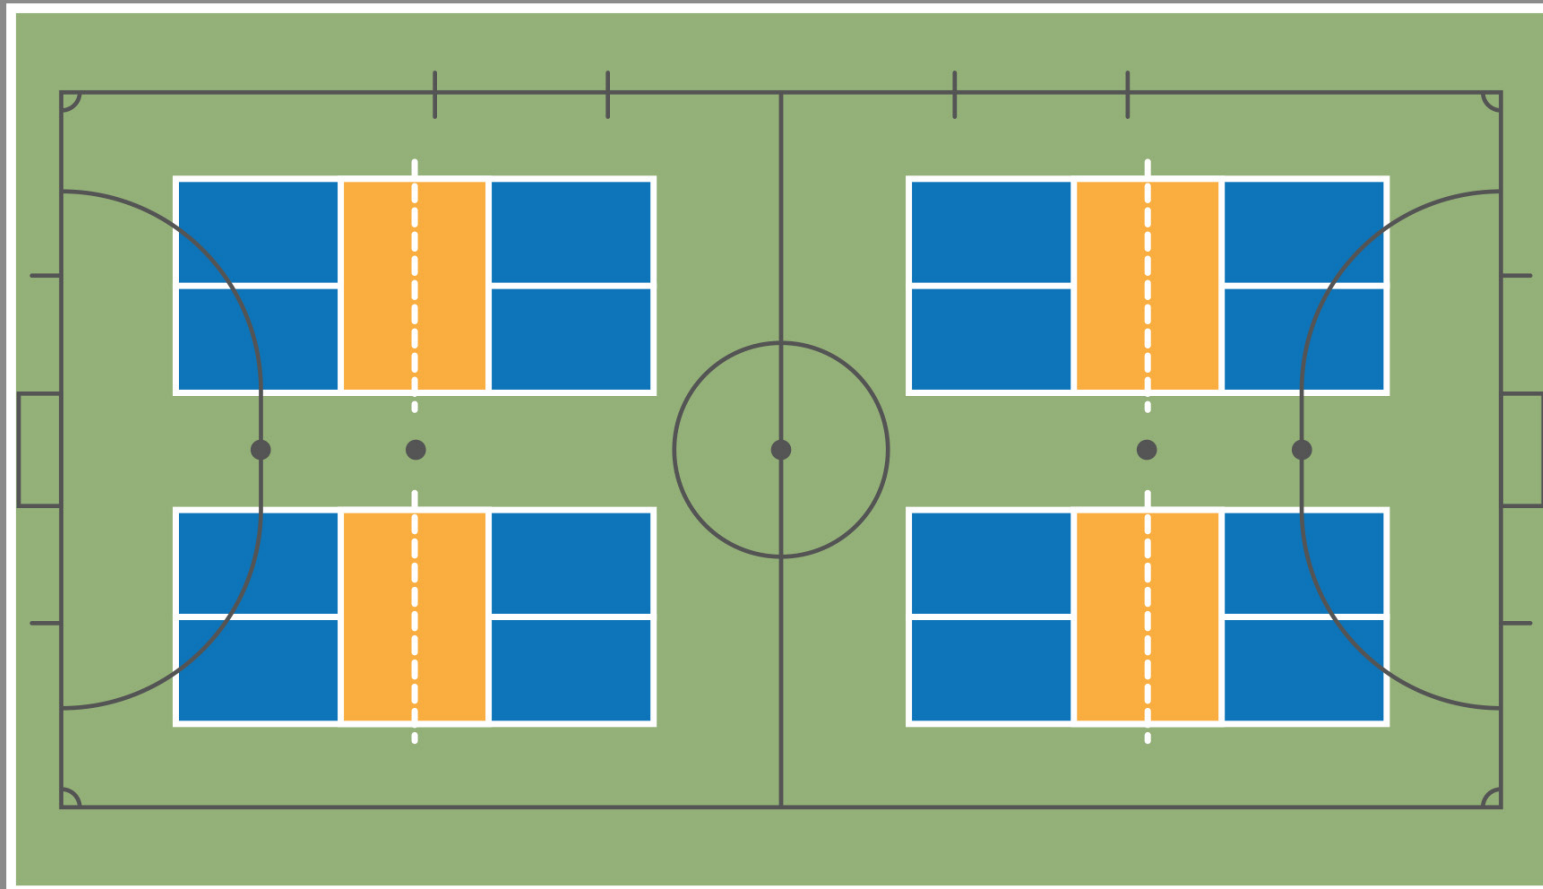

PICKLEBALL COURT DIMENSIONS

A VISUAL GUIDE WITH COURT COMPARISONS

fuel your **DINK** addiction

PICKLEBALL COURT DIMENSIONS

PLAY AREA 30 X 60 ft (min. recommended)

TENNIS COURT CONVERTED TO PICKLEBALL COURTS

Total Play Area = 60 x 120 ft

VOLLEYBALL COURT CONVERTED TO PICKLEBALL COURTS

Total Play Area = 50 x 80 ft

BASKETBALL COURT CONVERTED TO PICKLEBALL COURTS

Total Play Area = 62 x 96 ft.

PickleballFix.com

fuel your **DINK** addiction

INDOOR SOCCER (FUTSAL) COURT CONVERTED TO PICKLEBALL COURTS

Total Play Area = 81 x 147 ft.

ICE HOCKEY RINK CONVERTED TO PICKLEBALL COURTS

Total Play Area = 85 x 200 ft.