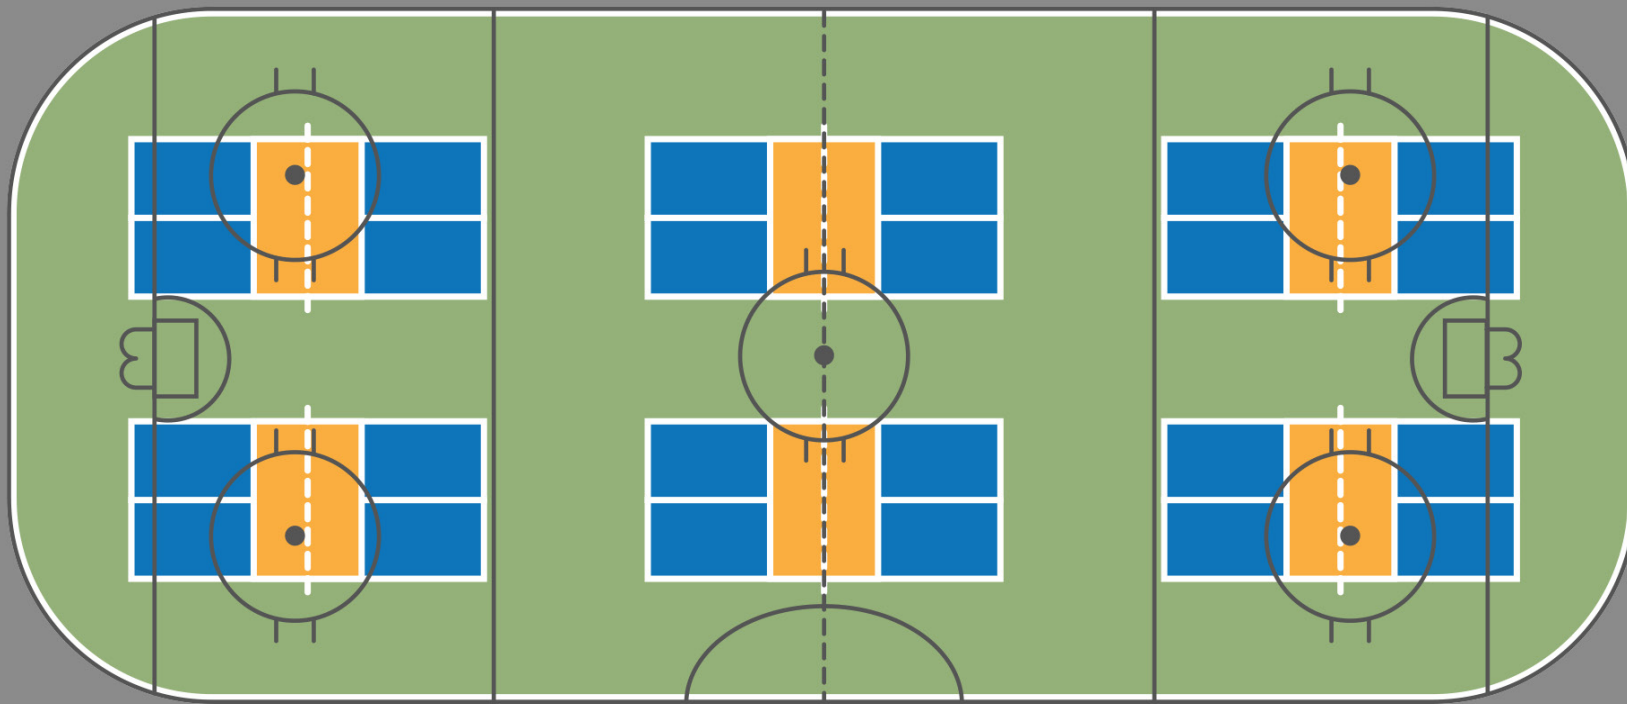

PICKLEBALL COURT DIMENSIONS

A VISUAL GUIDE WITH COURT COMPARISONS

fuel your **DINK** addiction

PICKLEBALL COURT DIMENSIONS

PLAY AREA 30 X 60 ft (min. recommended)

TENNIS COURT CONVERTED TO PICKLEBALL COURTS

Total Play Area = 60 x 120 ft

VOLLEYBALL COURT CONVERTED TO PICKLEBALL COURTS

Total Play Area = 50 x 80 ft

BASKETBALL COURT CONVERTED TO PICKLEBALL COURTS

Total Play Area = 62 x 96 ft.

PickleballFix.com

fuel your **DINK** addiction

INDOOR SOCCER (FUTSAL) COURT CONVERTED TO PICKLEBALL COURTS

Total Play Area = 81 x 147 ft.

ICE HOCKEY RINK CONVERTED TO PICKLEBALL COURTS

Total Play Area = 85 x 200 ft.