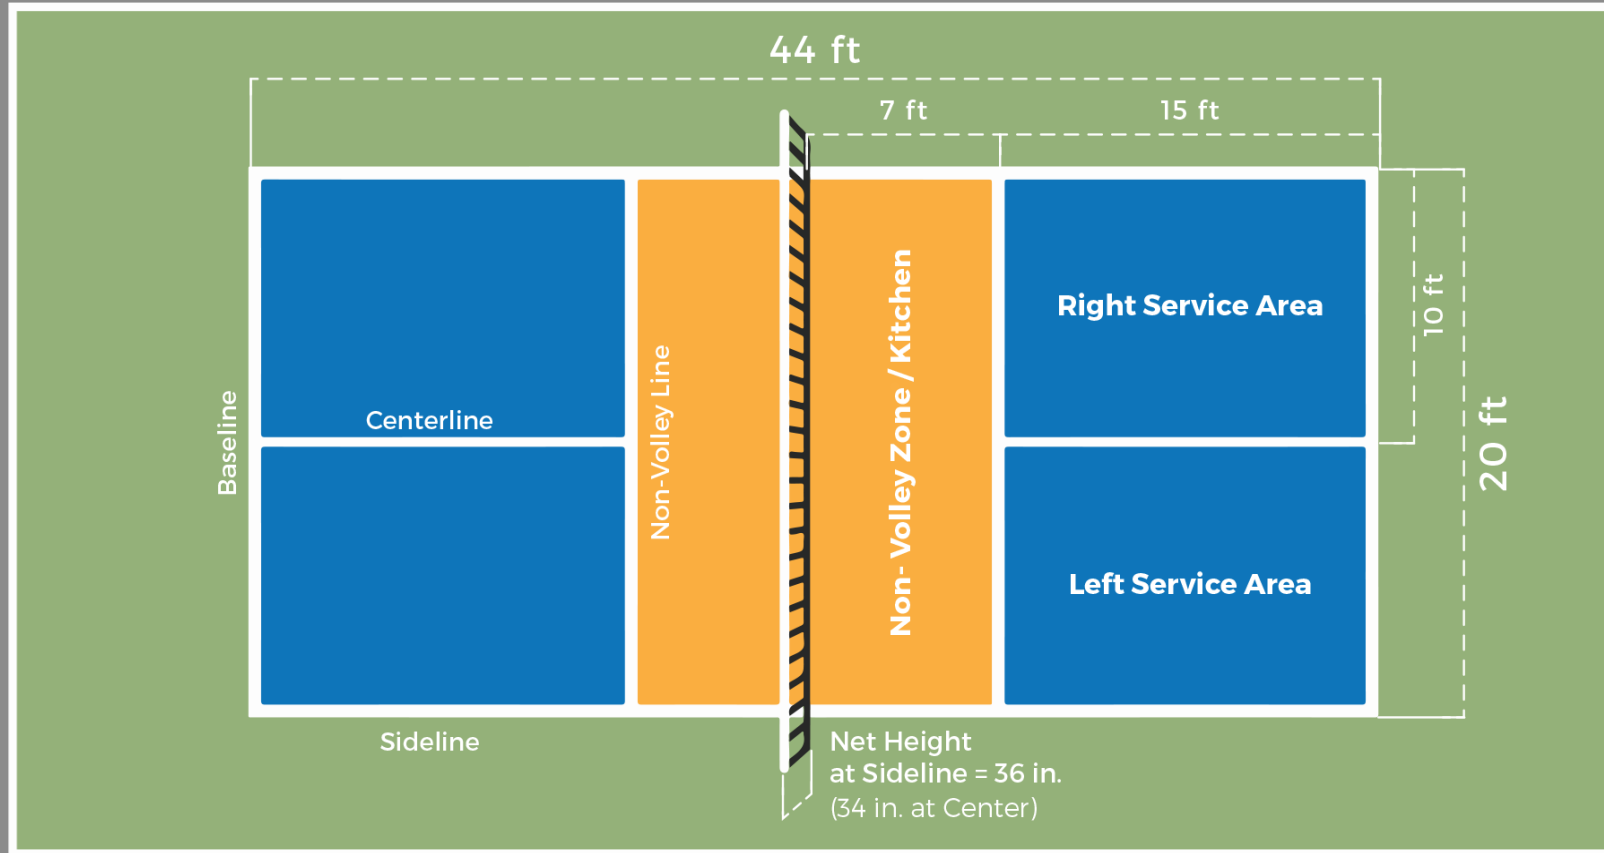

PICKLEBALL COURT DIMENSIONS

A VISUAL GUIDE WITH COURT COMPARISONS

fuel your **DINK** addiction

PICKLEBALL COURT DIMENSIONS

PLAY AREA 30 X 60 ft (min. recommended)

TENNIS COURT CONVERTED TO PICKLEBALL COURTS

Total Play Area = 60 x 120 ft

VOLLEYBALL COURT CONVERTED TO PICKLEBALL COURTS

Total Play Area = 50 x 80 ft

BASKETBALL COURT CONVERTED TO PICKLEBALL COURTS

Total Play Area = 62 x 96 ft.

PickleballFix.com

fuel your **DINK** addiction

INDOOR SOCCER (FUTSAL) COURT CONVERTED TO PICKLEBALL COURTS

Total Play Area = 81 x 147 ft.

ICE HOCKEY RINK CONVERTED TO PICKLEBALL COURTS

Total Play Area = 85 x 200 ft.