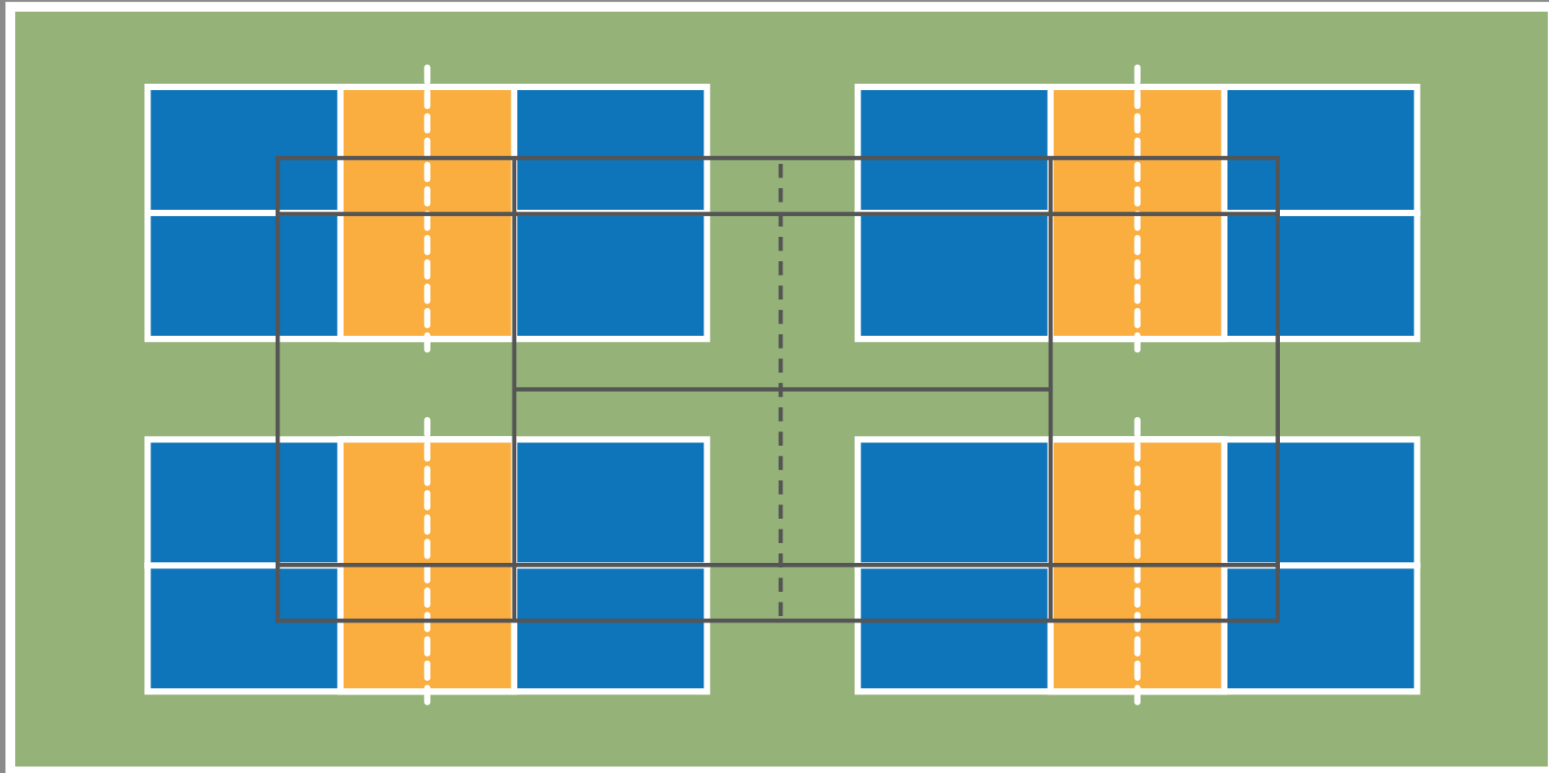

PICKLEBALL COURT DIMENSIONS

A VISUAL GUIDE WITH COURT COMPARISONS

fuel your **DINK** addiction

PICKLEBALL COURT DIMENSIONS

PLAY AREA 30 X 60 ft (min. recommended)

TENNIS COURT CONVERTED TO PICKLEBALL COURTS

Total Play Area = 60 x 120 ft

VOLLEYBALL COURT CONVERTED TO PICKLEBALL COURTS

Total Play Area = 50 x 80 ft

BASKETBALL COURT CONVERTED TO PICKLEBALL COURTS

Total Play Area = 62 x 96 ft.

PickleballFix.com

fuel your **DINK** addiction

INDOOR SOCCER (FUTSAL) COURT CONVERTED TO PICKLEBALL COURTS

Total Play Area = 81 x 147 ft.

ICE HOCKEY RINK CONVERTED TO PICKLEBALL COURTS

Total Play Area = 85 x 200 ft.