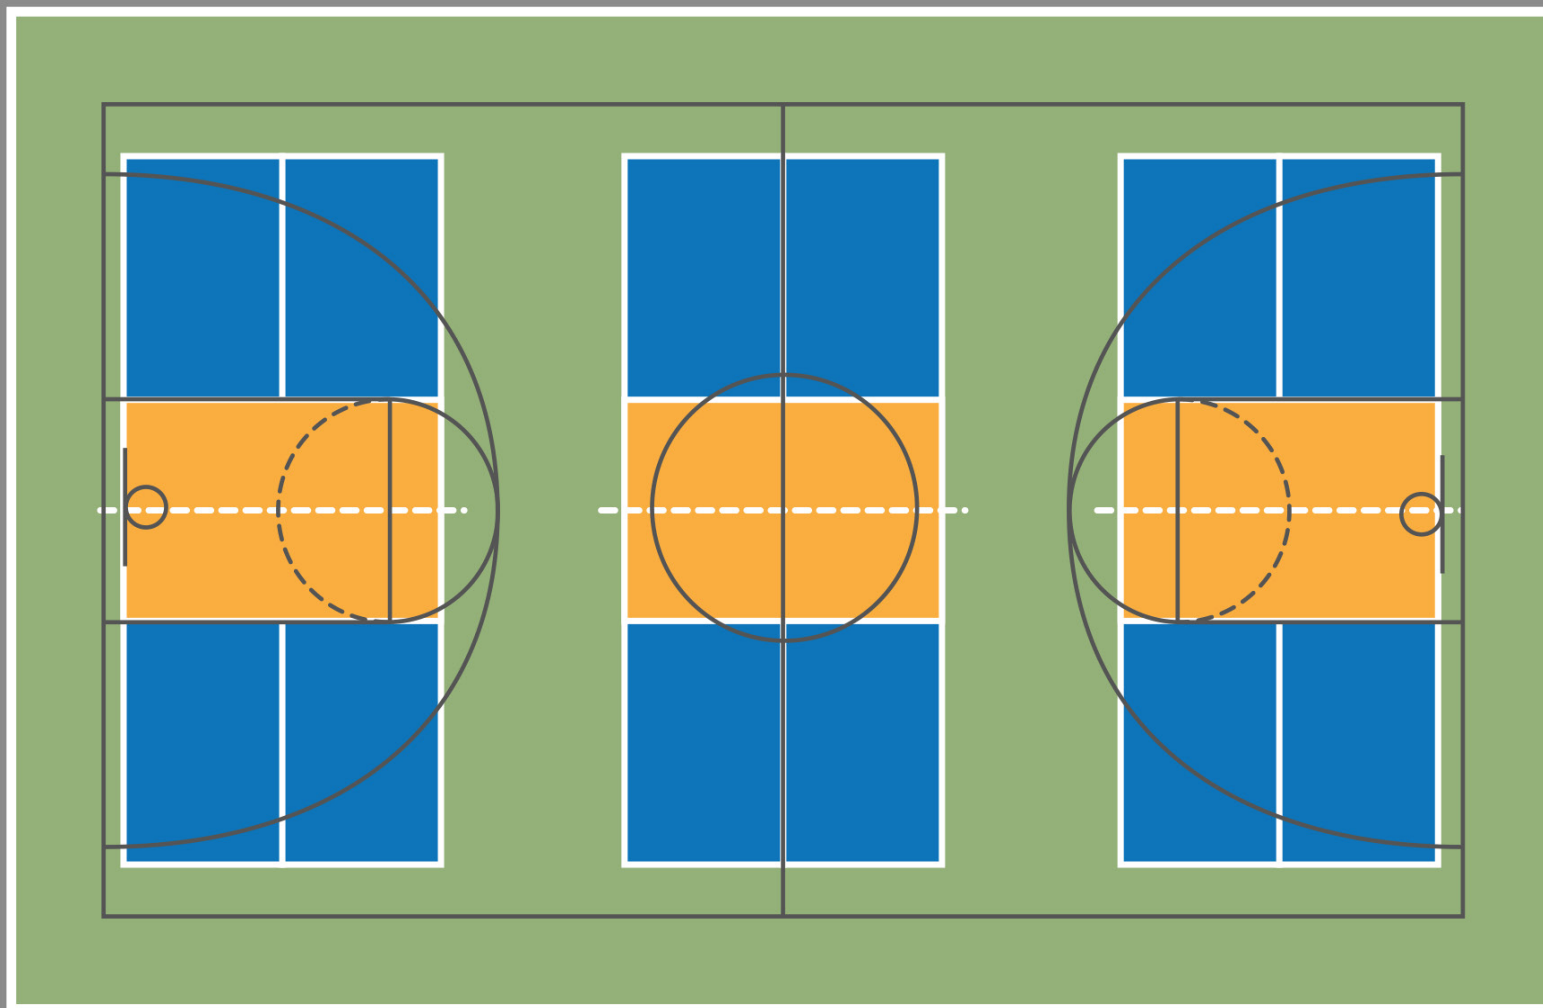

PICKLEBALL COURT DIMENSIONS

A VISUAL GUIDE WITH COURT COMPARISONS

fuel your **DINK** addiction

PICKLEBALL COURT DIMENSIONS

PLAY AREA 30 X 60 ft (min. recommended)

TENNIS COURT CONVERTED TO PICKLEBALL COURTS

Total Play Area = 60 x 120 ft

VOLLEYBALL COURT CONVERTED TO PICKLEBALL COURTS

Total Play Area = 50 x 80 ft

BASKETBALL COURT CONVERTED TO PICKLEBALL COURTS

Total Play Area = 62 x 96 ft.

PickleballFix.com

fuel your **DINK** addiction

INDOOR SOCCER (FUTSAL) COURT CONVERTED TO PICKLEBALL COURTS

Total Play Area = 81 x 147 ft.

ICE HOCKEY RINK CONVERTED TO PICKLEBALL COURTS

Total Play Area = 85 x 200 ft.